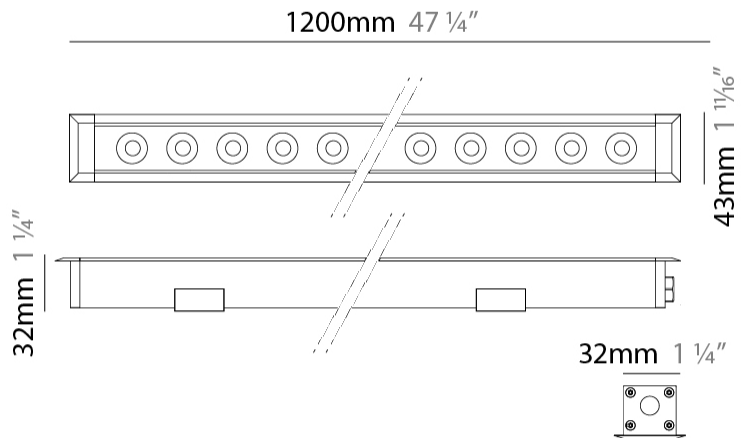

PROJECT	
TYPE	
SPECIFIER	
QUANTITY	
DATE	

MINI CORNICHE RECESSED

E91639- -

base number   Finish Options   Lens Options

1. To build a product code in our configurator select the specify button on the base model # product page
2. To build a manual product code on this datasheet choose from the options listed below in blue font and add the suffix to the base model #

GENERAL

Series: Mini Corniche

Brand: Platek

Division: Exterior

Mounting Type: Recessed

Mounting Location: In-Ground

Subcategory: Walk Over

PHYSICAL

Shape: Rectangle

Length (mm): 1220

Length (in): 48 ¹/₃₂

Width (mm): 43

Width (in): 1 ⁵/₈

Height (mm): 32

Height (in): 1 ¹/₂

Light Distribution: Uplight

Screws: A4 stainless steel

Diffuser: Clear tempered glass

Gasket: Gore-Tex valve to prevent condensation

Fixture Finish: [BLK / WHI / GRY / COR / ANT / BRZ](#)

Fixture Material: Extruded Aluminum

ELECTRICAL

Lamp Type: LED

Total Output Wattage (W): 46

Dimming: Bluetooth technology or DMX

Control Gear: DMX

Driver Included: No

Driver Location: Remote

Driver Type: Constant Current - Universal

Driver Class: Class 2

Input Voltage (V): 120 - 277

Constant Current (MA): 500

LED

Number of LEDs: 32

Color Temperature (°K): RGBW

CRI: >80 CRI

Lamp Life (hrs): 60000

Special LEDs offerings: RGBW

OPTICAL

Optic°: [26 / 47 / ELL](#)

RATINGS AND CERTIFICATIONS

Certified By: Certified for North American Standards

IP rating: IP67

IK Rating: IK07

Bug Rating: B1 U0 G0