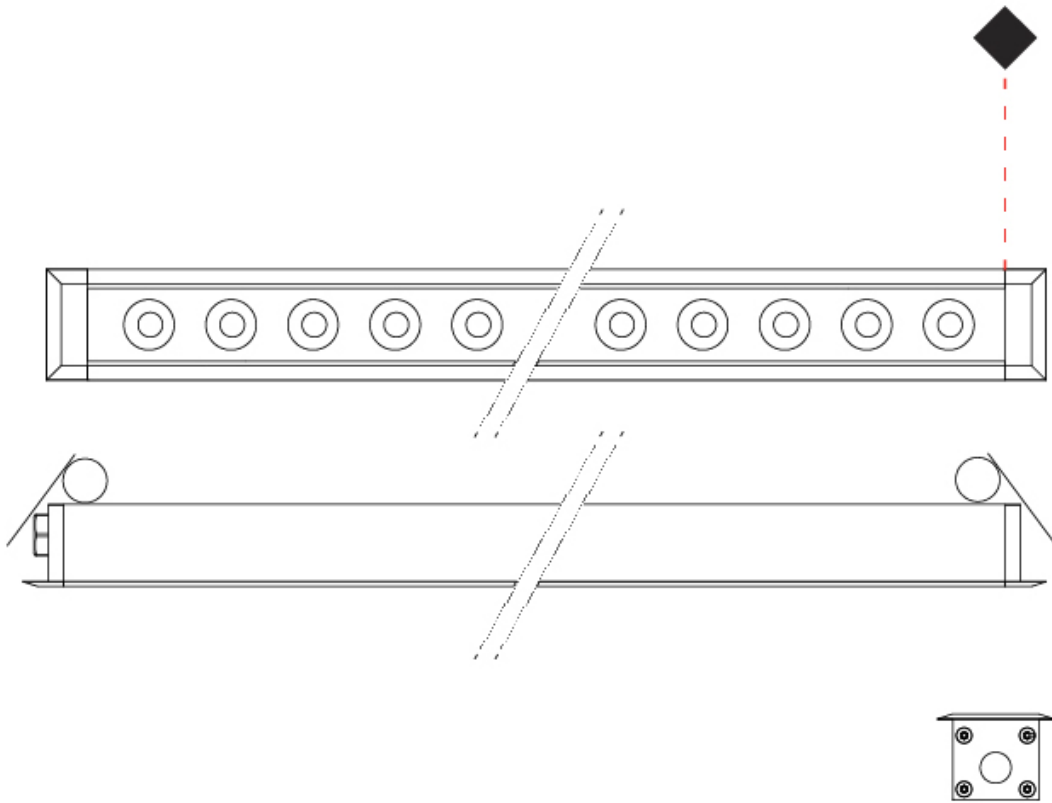

MINI CORNICHE RECESSED

E9Q114-

PROJECT	_____
TYPE	_____
SPECIFIER	_____
QUANTITY	_____
DATE	_____

E