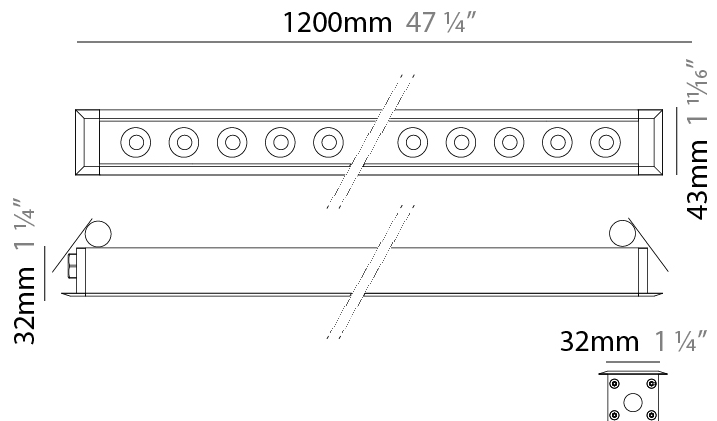

GENERAL

Series: Mini Corniche
Brand: Platek
Division: Exterior
Mounting Type: Recessed
Mounting Location: Ceiling
Subcategory: Downlight

PHYSICAL

Shape: Rectangle
Length (mm): 1220
Length (in): 48 1/2
Width (mm): 43
Width (in): 1 3/4
Height (mm): 32
Height (in): 1 1/4
Ceiling Thickness (mm): 2 - 13
Ceiling Thickness (in): 1/16 - 1/2
Light Distribution: Downlight
Weight (kg): 2.7
Weight (lbs): 5.9
Diffuser: Clear tempered glass
Gasket: Gore-Tex valve to prevent condensation
Fixture Finish: [BLK](#) / [WHI](#) / [GRY](#) / [COR](#) / [ANT](#) / [BRZ](#)
Fixture Material: Extruded Aluminum
Cut-out Measurements: 36mm / 1 7/16" x 1210mm / 47 5/8"

ELECTRICAL

Lamp Type: LED
Total Output Wattage (W): 46
Dimming: Bluetooth technology or DMX
Control Gear: DMX
Driver Included: No
Driver Location: Remote
Driver Type: Constant Current - Universal
Driver Class: Class 2
Input Voltage (V): 120 - 277
Constant Current (MA): 500

LED

Number of LEDs: 32
Color Temperature (°K): RGBW
CRI: >80 CRI
Lamp Life (hrs): 60000
Special LEDs offerings: RGBW

OPTICAL

Optic°: [26](#) / [40](#) / [ELL](#)

RATINGS AND CERTIFICATIONS

Certified By: Certified for North American Standards
IP rating: IP65
IK Rating: IK07
Bug Rating: B1 U0 G0

PROJECT
TYPE
SPECIFIER
QUANTITY
DATE